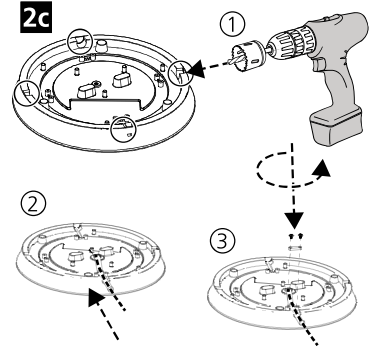

| H (mm) | Ø (mm) |
|--------|--------|
| 94     | 300    |
| 105    | 400    |

Ø300

Ø400

**4000K**

START Surface IP54 Multipower MW

| 1   2 | Io [mA] | P [W] | [lm] | [lm] |
|-------|---------|-------|------|------|
| ● ●   | 100     | 17.5  | 2000 |      |
| ● ○   | 75      | 13.5  | 1500 |      |
| ● ○   | 50      | 9.3   | 1000 |      |
| ○ ○   | 26      | 6     | 500  |      |
| ● ●   | 176     | 34    |      | 4000 |
| ● ○   | 155     | 30    |      | 3500 |
| ● ○   | 134     | 26    |      | 3000 |
| ○ ○   | 115     | 22    |      | 2500 |