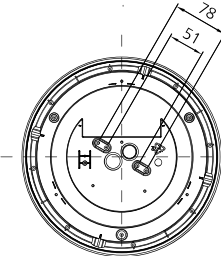

| H (mm) | Ø (mm) |
|--------|--------|
| 94     | 300    |
| 105    | 400    |

Ø300

Ø400

**4000K**

START Surface IP54 Multipower MW

| 1   2 | Io [mA] | P [W] | [lm] | [lm] |
|-------|---------|-------|------|------|
| ● ●   | 100     | 17.5  | 2000 |      |
| ● ○   | 75      | 13.5  | 1500 |      |
| ● ○   | 50      | 9.3   | 1000 |      |
| ○ ○   | 26      | 6     | 500  |      |
| ● ●   | 176     | 34    |      | 4000 |
| ● ○   | 155     | 30    |      | 3500 |
| ● ○   | 134     | 26    |      | 3000 |
| ○ ○   | 115     | 22    |      | 2500 |