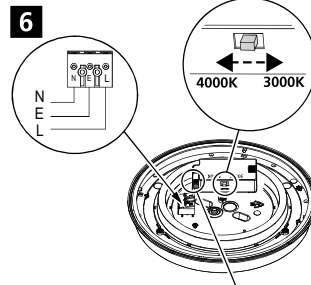

| H (mm) | Ø (mm) |
|--------|--------|
| 94     | 300    |
| 105    | 400    |

Ø300

Ø400

**4000K**

START Surface IP54 Multipower MW

| 1   2 | Io [mA] | P [W] | [lm] | [lm] |
|-------|---------|-------|------|------|
| ● ●   | 100     | 17.5  | 2000 |      |
| ● ○   | 75      | 13.5  | 1500 |      |
| ● ○   | 50      | 9.3   | 1000 |      |
| ○ ○   | 26      | 6     | 500  |      |
| ● ●   | 176     | 34    |      | 4000 |
| ● ○   | 155     | 30    |      | 3500 |
| ● ○   | 134     | 26    |      | 3000 |
| ○ ○   | 115     | 22    |      | 2500 |