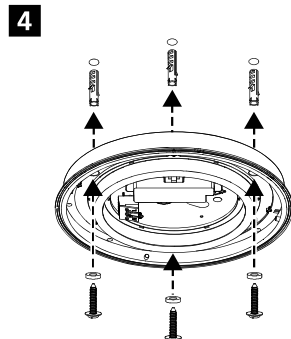

| H (mm) | Ø (mm) |
|--------|--------|
| 94     | 300    |
| 105    | 400    |

Ø300

Ø400

**4000K**

START Surface IP54 Multipower MW

| 1   2 | Io [mA] | P [W] | [lm] | [lm] |
|-------|---------|-------|------|------|
| ● ●   | 100     | 17.5  | 2000 |      |
| ● ○   | 75      | 13.5  | 1500 |      |
| ● ○   | 50      | 9.3   | 1000 |      |
| ○ ○   | 26      | 6     | 500  |      |
| ● ●   | 176     | 34    |      | 4000 |
| ● ○   | 155     | 30    |      | 3500 |
| ● ○   | 134     | 26    |      | 3000 |
| ○ ○   | 115     | 22    |      | 2500 |

2-6 m

1.8-3 m

Initial state:  
CCT: **3000K**  
Detection area: **100%**  
Hold time: **90s**  
Daylight: **50lux**