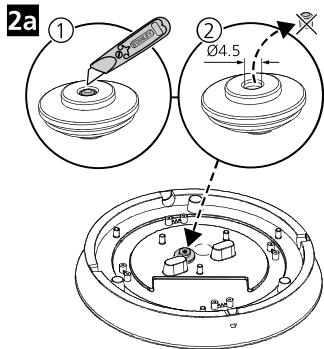

| H (mm) | Ø (mm) |
|--------|--------|
| 94     | 300    |
| 105    | 400    |

Ø300

Ø400

**4000K**

START Surface IP54 Multipower MW

| 1   2 | Io [mA] | P [W] | [lm] | [lm] |
|-------|---------|-------|------|------|
| ● ●   | 100     | 17.5  | 2000 |      |
| ● ○   | 75      | 13.5  | 1500 |      |
| ● ○   | 50      | 9.3   | 1000 |      |
| ○ ○   | 26      | 6     | 500  |      |
| ● ●   | 176     | 34    |      | 4000 |
| ● ○   | 155     | 30    |      | 3500 |
| ● ○   | 134     | 26    |      | 3000 |
| ○ ○   | 115     | 22    |      | 2500 |

2-6 m

1.8-3 m

Initial state:  
CCT: **3000K**  
Detection area: **100%**  
Hold time: **90s**  
Daylight: **50lux**