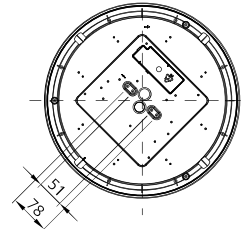

| H (mm) | Ø (mm) |
|--------|--------|
| 94     | 300    |
| 105    | 400    |

Ø300

Ø400

**4000K**

START Surface IP54 Multipower MW

| 1   2 | Io [mA] | P [W] | [lm] | [lm] |
|-------|---------|-------|------|------|
| ● ●   | 100     | 17.5  | 2000 |      |
| ● ○   | 75      | 13.5  | 1500 |      |
| ● ○   | 50      | 9.3   | 1000 |      |
| ○ ○   | 26      | 6     | 500  |      |
| ● ●   | 176     | 34    |      | 4000 |
| ● ○   | 155     | 30    |      | 3500 |
| ● ○   | 134     | 26    |      | 3000 |
| ○ ○   | 115     | 22    |      | 2500 |