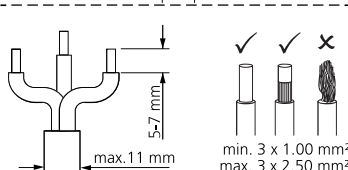

| H (mm) | Ø (mm) |
|--------|--------|
| 94     | 300    |
| 105    | 400    |

Ø300

Ø400

**4000K**

START Surface IP54 Multipower MW

| 1   2 | Io [mA] | P [W] | [lm] | [lm] |
|-------|---------|-------|------|------|
| ● ●   | 100     | 17.5  | 2000 |      |
| ● ○   | 75      | 13.5  | 1500 |      |
| ● ○   | 50      | 9.3   | 1000 |      |
| ○ ○   | 26      | 6     | 500  |      |
| ● ●   | 176     | 34    |      | 4000 |
| ● ○   | 155     | 30    |      | 3500 |
| ● ○   | 134     | 26    |      | 3000 |
| ○ ○   | 115     | 22    |      | 2500 |

**3000K**

START Surface IP54 Multipower MW

| 1   2 | Io [mA] | P [W] | [lm] | [lm] |
|-------|---------|-------|------|------|
| ● ●   | 100     | 17.5  | 1870 |      |
| ● ○   | 75      | 13.5  | 1400 |      |
| ● ○   | 50      | 9.3   | 930  |      |
| ○ ○   | 26      | 6     | 460  |      |
| ● ●   | 176     | 34    |      | 3750 |
| ● ○   | 155     | 30    |      | 3250 |
| ● ○   | 134     | 26    |      | 2800 |
| ○ ○   | 115     | 22    |      | 2350 |

2-6 m

1.8-3 m

Initial state:  
CCT: **3000K**  
Detection area: **100%**  
Hold time: **90s**  
Daylight: **50lux**