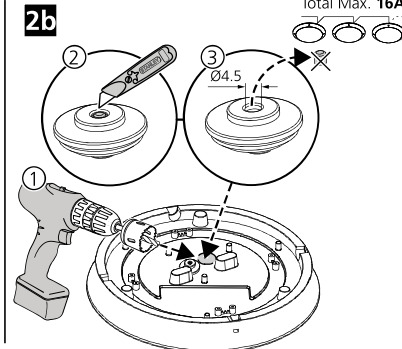

| H (mm) | Ø (mm) |
|--------|--------|
| 94     | 300    |
| 105    | 400    |

Ø300

Ø400

**4000K**

START Surface IP54 Multipower MW

| 1   2 | Io [mA] | P [W] | [lm] | [lm] |
|-------|---------|-------|------|------|
| ● ●   | 100     | 17.5  | 2000 |      |
| ● ○   | 75      | 13.5  | 1500 |      |
| ● ○   | 50      | 9.3   | 1000 |      |
| ○ ○   | 26      | 6     | 500  |      |
| ● ●   | 176     | 34    |      | 4000 |
| ● ○   | 155     | 30    |      | 3500 |
| ● ○   | 134     | 26    |      | 3000 |
| ○ ○   | 115     | 22    |      | 2500 |

2-6 m

1.8-3 m

Initial state:  
CCT: **3000K**  
Detection area: **100%**  
Hold time: **90s**  
Daylight: **50lux**