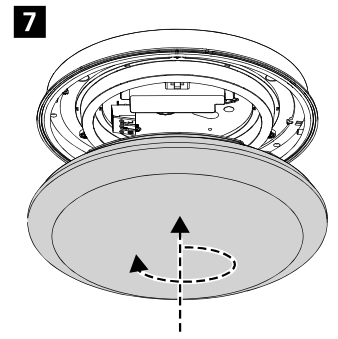

| H (mm) | Ø (mm) |
|--------|--------|
| 94     | 300    |
| 105    | 400    |

Ø300

Ø400

**4000K**

START Surface IP54 Multipower MW

| 1   2 | Io [mA] | P [W] | [lm] | [lm] |
|-------|---------|-------|------|------|
| ● ●   | 100     | 17.5  | 2000 |      |
| ● ○   | 75      | 13.5  | 1500 |      |
| ● ○   | 50      | 9.3   | 1000 |      |
| ○ ○   | 26      | 6     | 500  |      |
| ● ●   | 176     | 34    |      | 4000 |
| ● ○   | 155     | 30    |      | 3500 |
| ● ○   | 134     | 26    |      | 3000 |
| ○ ○   | 115     | 22    |      | 2500 |