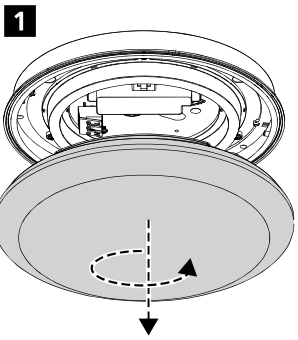

| H (mm) | Ø (mm) |
|--------|--------|
| 94     | 300    |
| 105    | 400    |

Ø300

Ø400

**4000K**

START Surface IP54 Multipower MW

| 1   2 | Io [mA] | P [W] | [lm] | [lm] |
|-------|---------|-------|------|------|
| ● ●   | 100     | 17.5  | 2000 |      |
| ● ○   | 75      | 13.5  | 1500 |      |
| ● ○   | 50      | 9.3   | 1000 |      |
| ○ ○   | 26      | 6     | 500  |      |
| ● ●   | 176     | 34    |      | 4000 |
| ● ○   | 155     | 30    |      | 3500 |
| ● ○   | 134     | 26    |      | 3000 |
| ○ ○   | 115     | 22    |      | 2500 |

2-6 m

1.8-3 m

Initial state:  
CCT: **3000K**  
Detection area: **100%**  
Hold time: **90s**  
Daylight: **50lux**