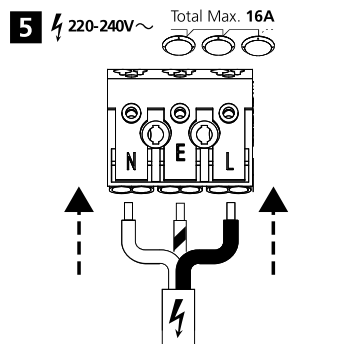

| H (mm) | Ø (mm) |
|--------|--------|
| 94     | 300    |
| 105    | 400    |

Ø300

Ø400

**4000K**

START Surface IP54 Multipower MW

| 1   2 | Io [mA] | P [W] | [lm] | [lm] |
|-------|---------|-------|------|------|
| ● ●   | 100     | 17.5  | 2000 |      |
| ● ○   | 75      | 13.5  | 1500 |      |
| ● ○   | 50      | 9.3   | 1000 |      |
| ○ ○   | 26      | 6     | 500  |      |
| ● ●   | 176     | 34    |      | 4000 |
| ● ○   | 155     | 30    |      | 3500 |
| ● ○   | 134     | 26    |      | 3000 |
| ○ ○   | 115     | 22    |      | 2500 |

**3000K**

START Surface IP54 Multipower MW

| 1   2 | Io [mA] | P [W] | [lm] | [lm] |
|-------|---------|-------|------|------|
| ● ●   | 100     | 17.5  | 1870 |      |
| ● ○   | 75      | 13.5  | 1400 |      |
| ● ○   | 50      | 9.3   | 930  |      |
| ○ ○   | 26      | 6     | 460  |      |
| ● ●   | 176     | 34    |      | 3750 |
| ● ○   | 155     | 30    |      | 3250 |
| ● ○   | 134     | 26    |      | 2800 |
| ○ ○   | 115     | 22    |      | 2350 |