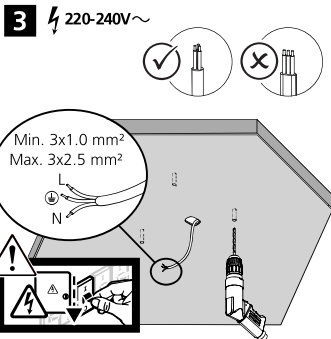

| H (mm) | Ø (mm) |
|--------|--------|
| 94     | 300    |
| 105    | 400    |

Ø300

Ø400

**4000K**

START Surface IP54 Multipower MW

| 1   2 | Io [mA] | P [W] | [lm] | [lm] |
|-------|---------|-------|------|------|
| ● ●   | 100     | 17.5  | 2000 |      |
| ● ○   | 75      | 13.5  | 1500 |      |
| ● ○   | 50      | 9.3   | 1000 |      |
| ○ ○   | 26      | 6     | 500  |      |
| ● ●   | 176     | 34    |      | 4000 |
| ● ○   | 155     | 30    |      | 3500 |
| ● ○   | 134     | 26    |      | 3000 |
| ○ ○   | 115     | 22    |      | 2500 |